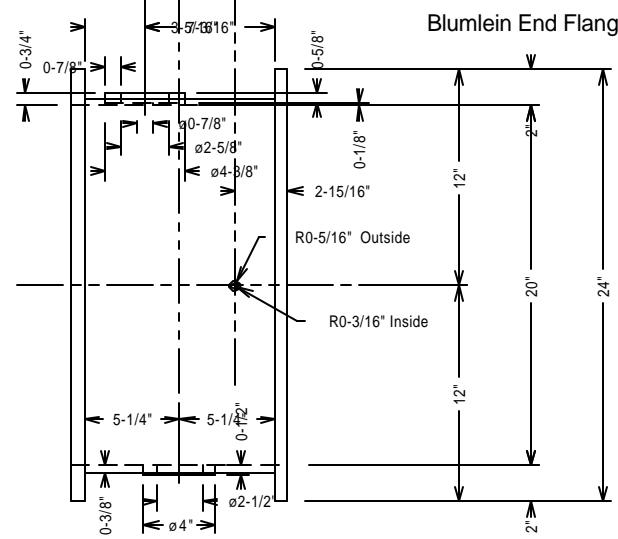

Diode End Flange Blumlein End Flange

Blumlein End Flange Diode End Flange

NOTE: O Ring Groove is 9/16" from Outside Edge
O Ring is 3/16" Wide and 1/8" Deep

Drawn by: Robert A. Schill, Jr.
Date: 8/22/01
Part No.: ??
Part Name: Outer Discharge
Transmission Line Electrode
Revised by: Robert A. Schill, Jr.
Date: 8/22/01
Checked by: Walker Fitzgerald
Date: