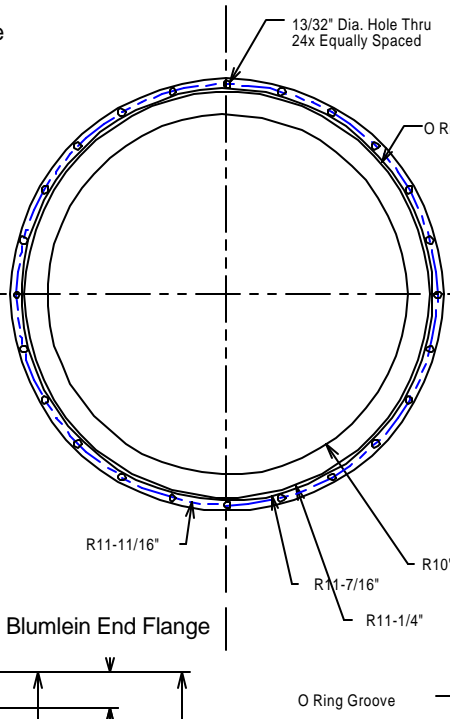

Diode End Flange Blumlein End Flange

Blumlein End Flange Diode End Flange

NOTE: O Ring Groove is 9/16" from Outside Edge
O Ring is 3/16" Wide and 1/8" Deep

Drawn by: Robert A. Schill, Jr.
Date: 8/22/01
Part No.: ??
Part Name: Outer Discharge
Transmission Line Electrode
Revised by: Robert A. Schill, Jr.
Date: 8/22/01
Checked by: Walker Fitzgerald
Date: