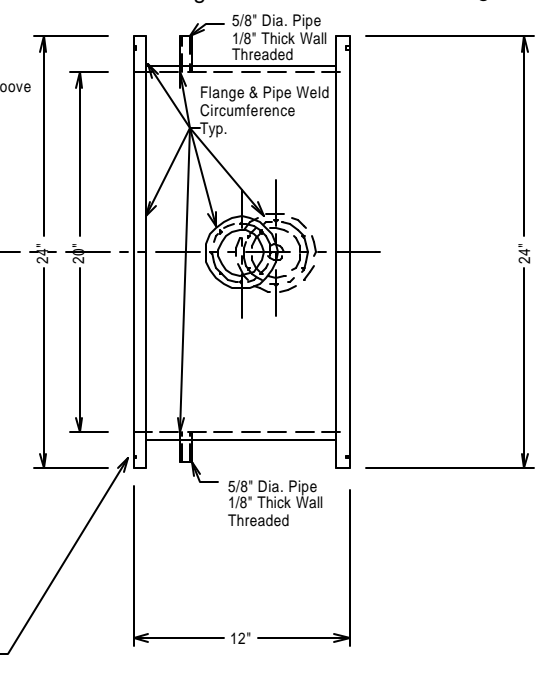

Diode End Flange Blumlein End Flange

Blumlein End Flange Diode End Flange

NOTE: O Ring Groove is 9/16" from Outside Edge
O Ring is 3/16" Wide and 1/8" Deep

Drawn by: Robert A. Schill, Jr.
Date: 8/22/01
Part No.: ??
Part Name: Outer Discharge
Transmission Line Electrode
Revised by: Robert A. Schill, Jr.
Date: 8/22/01
Checked by: Walker Fitzgerald
Date: