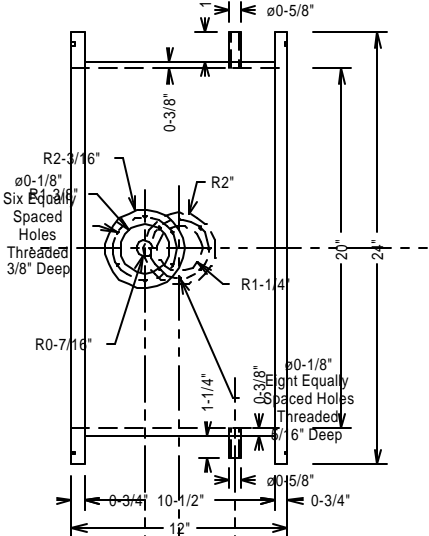

Diode End Flange Blumlein End Flange

Blumlein End Flange Diode End Flange

NOTE: O Ring Groove is 9/16" from Outside Edge
O Ring is 3/16" Wide and 1/8" Deep

Drawn by: Robert A. Schill, Jr.
Date: 8/22/01
Part No.: ??
Part Name: Outer Discharge
Transmission Line Electrode
Revised by: Robert A. Schill, Jr.
Date: 8/22/01
Checked by: Walker Fitzgerald
Date: