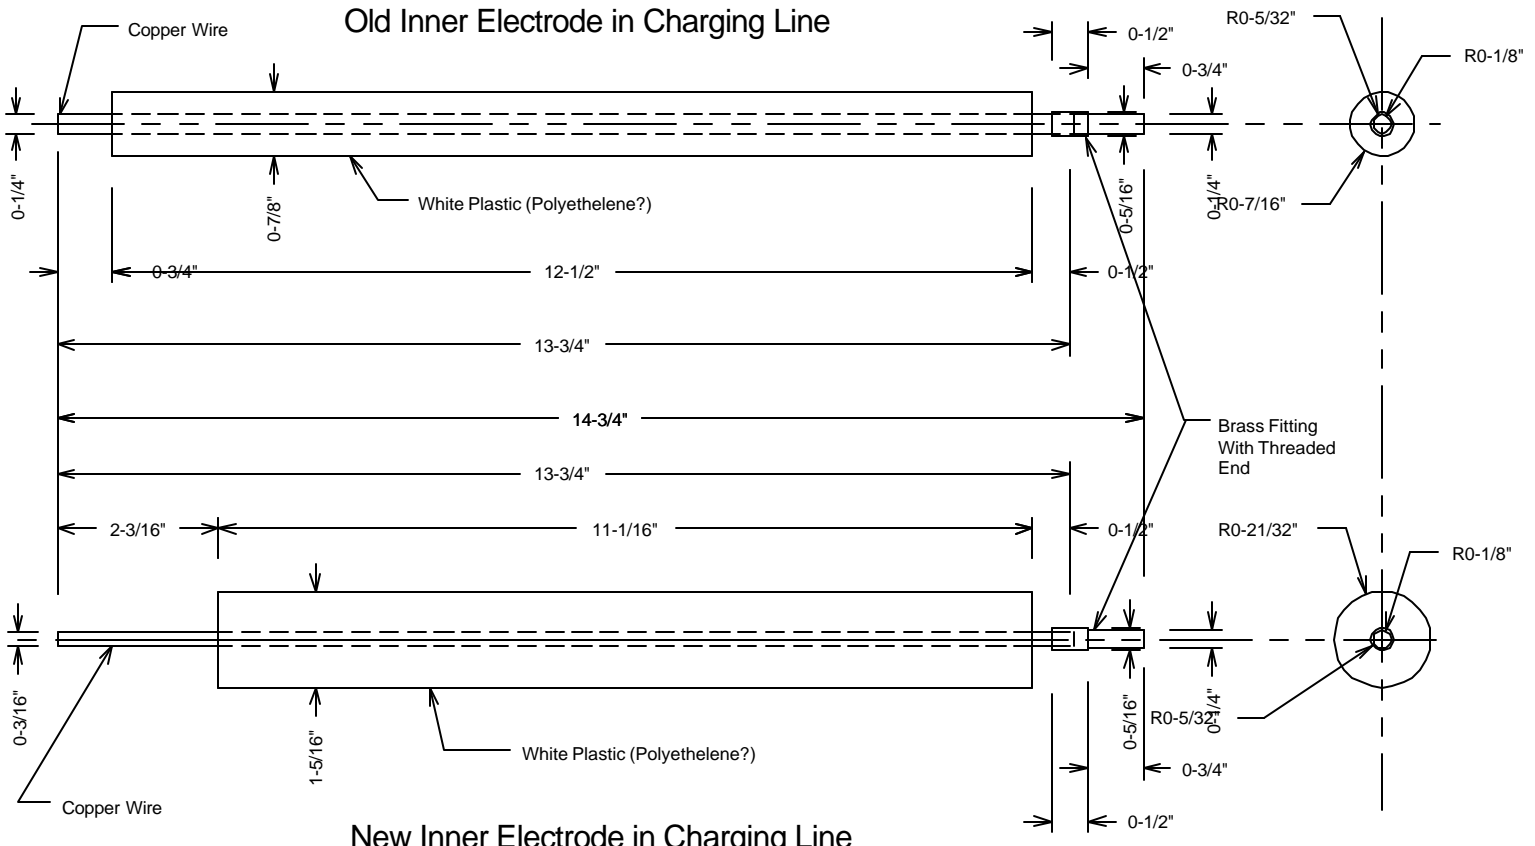

Old Inner Electrode in Charging Line

New Inner Electrode in Charging Line

NOTE:
 Old Inner Electrode - _____ Coaxial Cable
 New Inner Electrode - _____ Coaxial Cable

Old and New Electrode in Charging Line
 Drawn by: Robert A. Schill, Jr.
 Date: 10/4/01
 Piece No.:
 Revised by: Robert A Schill, Jr.
 Date: 10/12/01
 Checked by: Mark Walker
 Date: 10/10/01